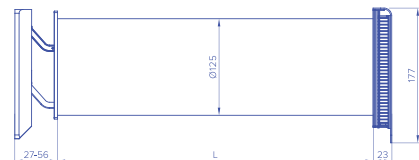

Puro Lite offers noise reduction up to 60 dB, in order to meet even the most difficult challenges. This is an economical solution designed for projects with high acoustic requirements, where advanced functionality and pure form go hand-in-hand.

Puro Lite

Acoustic insulation	L ≥ 415 mm	
trickle vent open	D_{n,e,w} = 53 (-1; -4) dB	
trickle vent closed	D_{n,e,w} = 60 (-1; -6) dB	
Nominal flow [m³/h]	Δp = 10 Pa	Δp = 20 Pa
trickle vent open	28,4	41,3
trickle vent closed	6,0	11,0
Control	automated with pressure difference, manual control	
Materials	MDF, ABS/ASA, aluminium, PU foams, Basotect® melamine foam	
Trickle vent type	straight wall-mounted trickle vent	

Cholerzyn 456
32-060 Liszki

tel: + 48 12 425 31 64
info@brevis.com.pl
www.brevis.com.pl