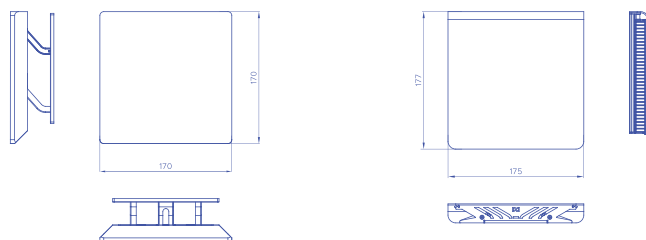

Puro Lite offers noise reduction up to 60 dB, in order to meet even the most difficult challenges. This is an economical solution designed for projects with high acoustic requirements, where advanced functionality and pure form go hand-in-hand.

Puro Lite

Acoustic insulation	L ≥ 415 mm	
trickle vent open	D_{n,e,w} = 53 (-1; -4) dB	
trickle vent closed	D_{n,e,w} = 60 (-1; -6) dB	
Nominal flow [m³/h]	Δp = 10 Pa	Δp = 20 Pa
trickle vent open	28,4	41,3
trickle vent closed	6,0	11,0
Control	automated with pressure difference, manual control	
Materials	MDF, ABS/ASA, aluminium, PU foams, Basotect® melamine foam	
Trickle vent type	straight wall-mounted trickle vent	

Cholerzyn 456
32-060 Liszki

tel: + 48 12 425 31 64
info@brevis.com.pl
www.brevis.com.pl